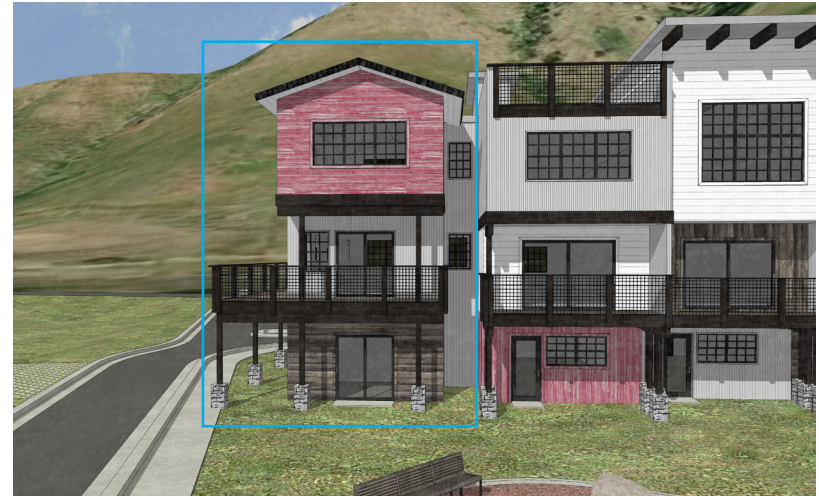

RESIDENCE 21

Multi-Family 5-Plex Residence
 2,142 Square Feet
 95 Square Feet Private Deck / On Park
 4 Bedroom 4 Bathroom
 Kitchen Appliances
 Includes Bonus Space for Den
 Three (3) Parking Spaces

UPPER FLOOR

MAIN FLOOR

GROUND FLOOR

LOWER FLOOR