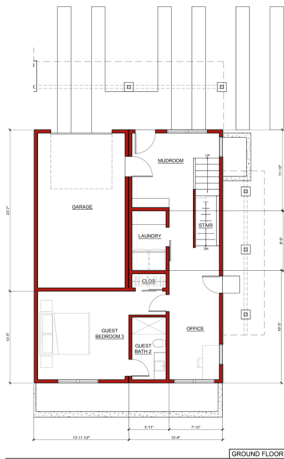

RESIDENCE 2

Duplex Residence
3,927 Square Feet
445 Square Feet Private Deck
6 Bedroom 5 Bathroom
Kitchen Appliances
Includes Bonus Space for Office/Gym/Game Room
Four (4) Parking Spaces