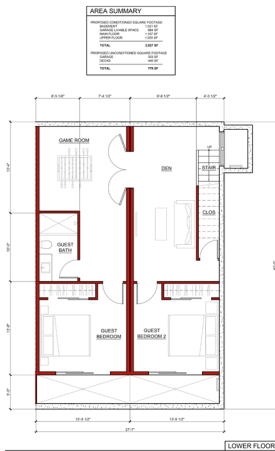

RESIDENCE 2

Duplex Residence
3,927 Square Feet
445 Square Feet Private Deck
6 Bedroom 5 Bathroom
Kitchen Appliances
Includes Bonus Space for Office/Gym/Game Room
Four (4) Parking Spaces