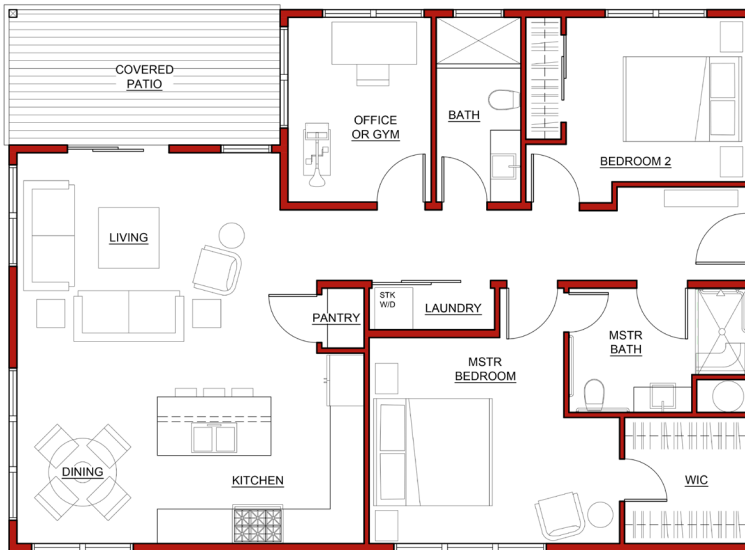

RESIDENCES 7E and 7F

Multi-family/Stacked Flat Residence

1,280 Square Feet

328 SF Private Deck

2 Bedroom 2 Bathroom

Kitchen Appliances

Includes Bonus Space for Office/Gym

Mid-Level with Two (2) Parking Spaces

AREA SUMMARY

PROPOSED CONDITIONED SQUARE FOOTAGE	
UNITS 7I & 7J	1,280 SF
UNITS 7E & 7F	1,280 SF
UNITS 7A & 7B	1,076 SF
TOTAL	3,636 SF
PROPOSED UNCONDITIONED SQUARE FOOTAGE	
DECKS	328 SF
TOTAL	328 SF

UNITS 7E & 7F