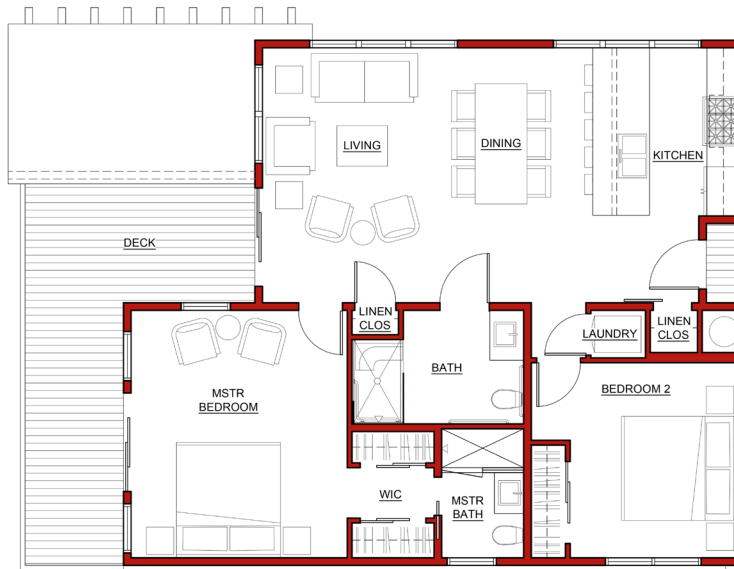

AREA SUMMARY

UNITS 7A & 7B